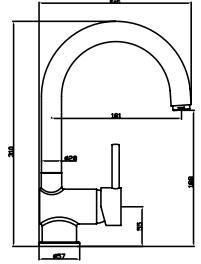

Mutfak Bataryası

KM01805040000021
9FA125K99N10