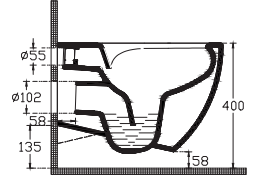

INFINITY

INFINITY DUE CLEARIM PLUS Asma Klozet