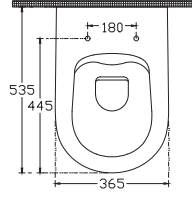

INFINITY

INFINITY DUE CLEARIM PLUS Asma Klozet