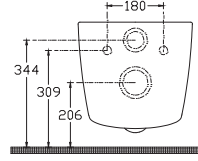

INFINITY

INFINITY DUE CLEARIM PLUS Asma Klozet